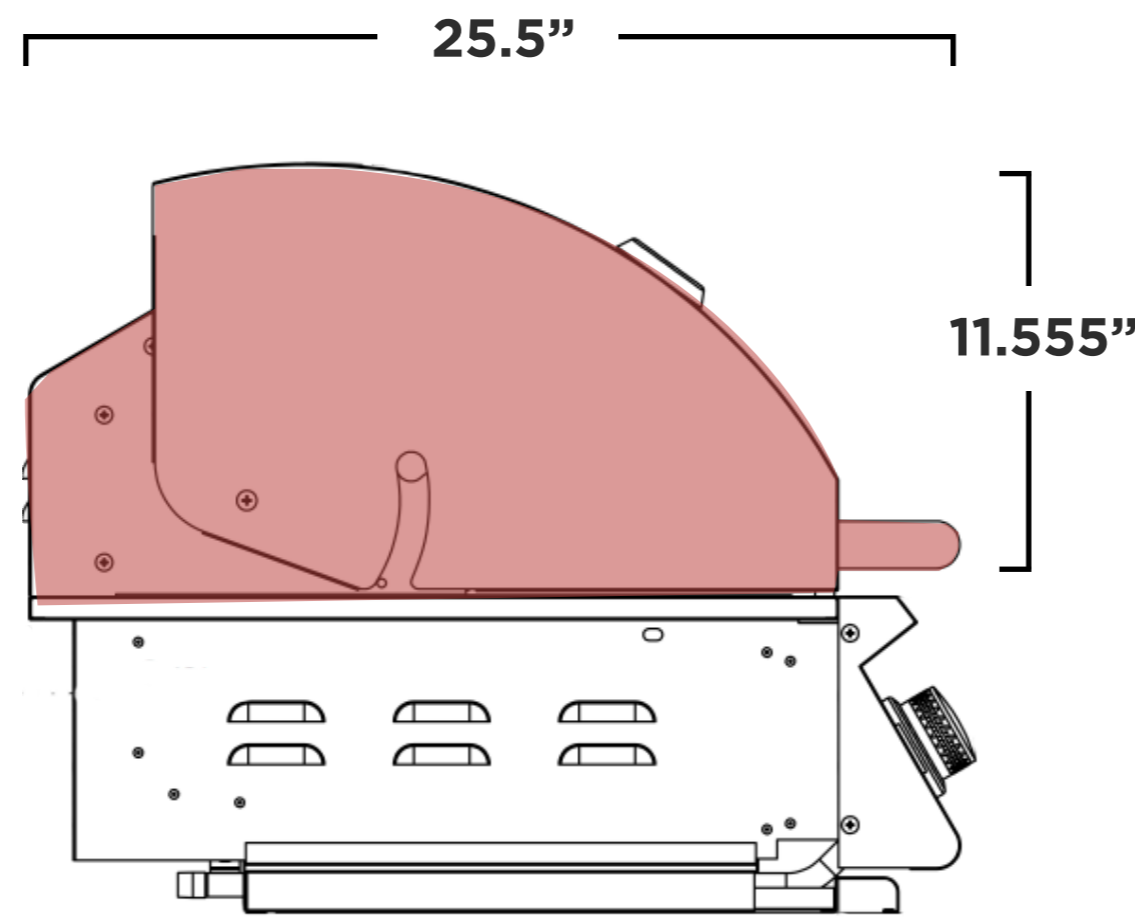

SUMMERSET
PROFESSIONAL GRILLS

32" - Sizzler

Model	SIZ32
Cutout Dimensions**	30.625"W x 8.5"H x 20.75"D
Actual Dimensions	32.441"W x 20"H x 25.5"D
Material	#443 Stainless Steel
Burner Count	4 Main Burner
Total BTU	63,000 BTU
Total Cooking Surface	795 sq. in.
Electical Supply	N/A
Gas Inlet NG	3/8" NPT Female Regulator
Gas Inlet LP	3/8" NPT Male Fitting
Power Cord Length	N/A

Front

Rear

Side

NOTES

Cutout Dimensions **
30.625"W x 8.5"H x 20.75"D

Island Top View

Countertop Notch
Cutout Dimension

Island Front View

Manufacturer Suggested Cutout Dimensions ()**