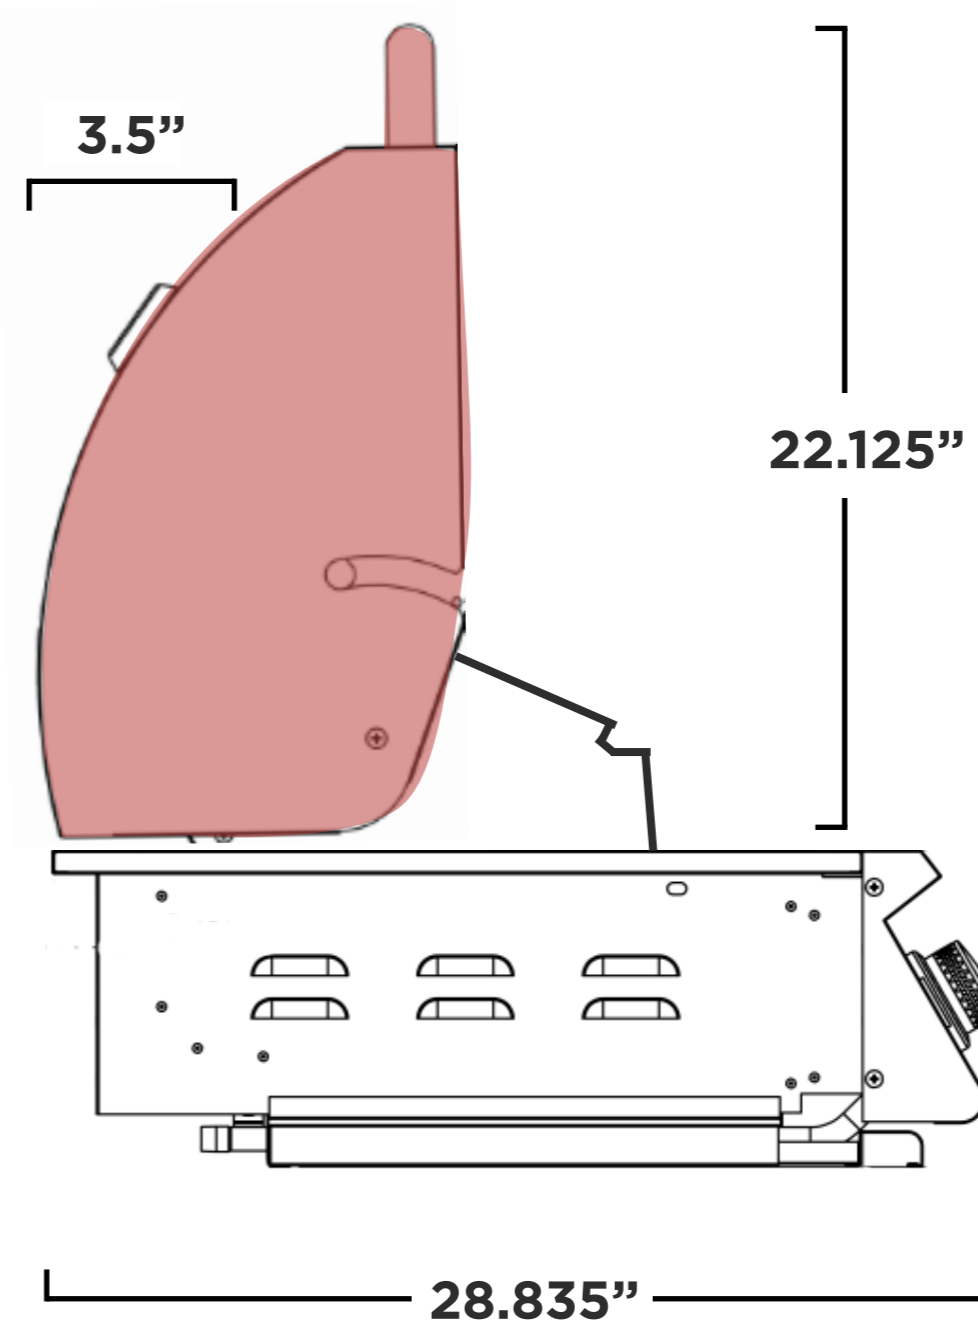

SUMMERSET
PROFESSIONAL GRILLS

32" - Sizzler

Model	SIZ32
Cutout Dimensions**	30.625"W x 8.5"H x 20.75"D
Actual Dimensions	32.441"W x 20"H x 25.5"D
Material	#443 Stainless Steel
Burner Count	4 Main Burner
Total BTU	63,000 BTU
Total Cooking Surface	795 sq. in.
Electical Supply	N/A
Gas Inlet NG	3/8" NPT Female Regulator
Gas Inlet LP	3/8" NPT Male Fitting
Power Cord Length	N/A

Front

Rear

Side

NOTES

Cutout Dimensions **
30.625"W x 8.5"H x 20.75"D

Island Top View

Countertop Notch
Cutout Dimension

Island Front View

Manufacturer Suggested Cutout Dimensions ()**