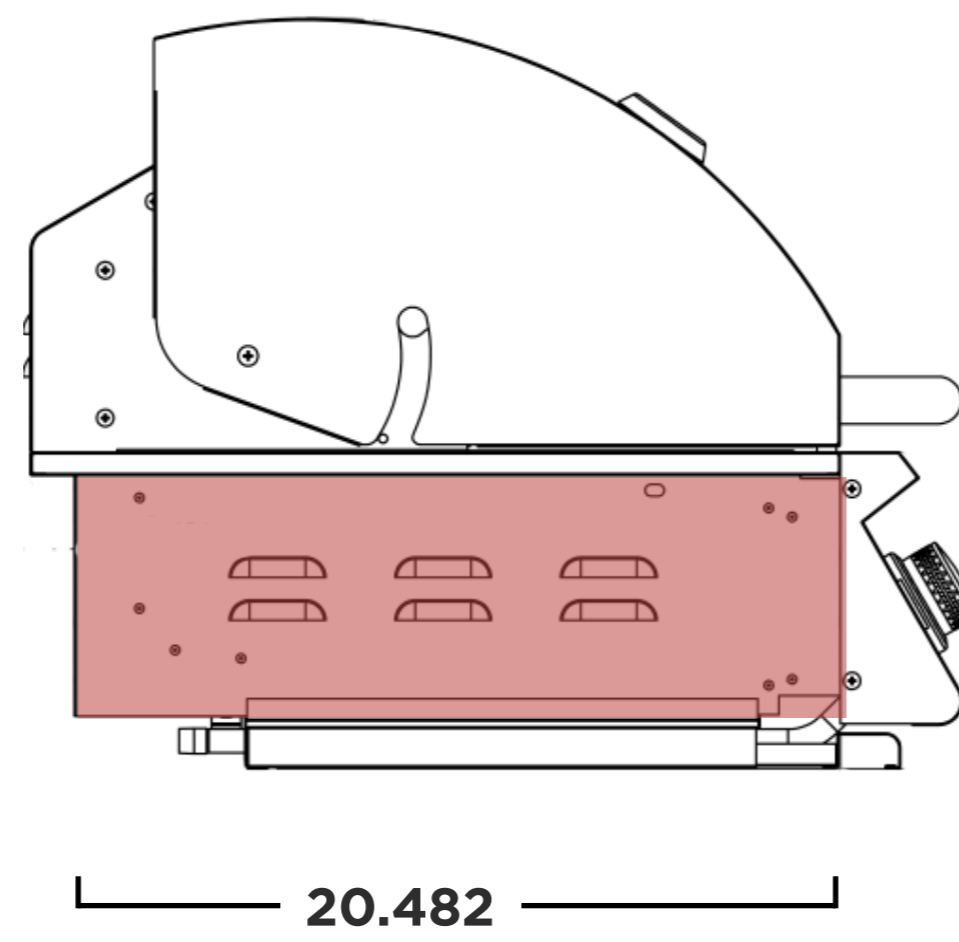

SUMMERSET
PROFESSIONAL GRILLS

32" - Sizzler

Model	SIZ32
Cutout Dimensions**	30.625"W x 8.5"H x 20.75"D
Actual Dimensions	32.441"W x 20"H x 25.5"D
Material	#443 Stainless Steel
Burner Count	4 Main Burner
Total BTU	63,000 BTU
Total Cooking Surface	795 sq. in.
Electical Supply	N/A
Gas Inlet NG	3/8" NPT Female Regulator
Gas Inlet LP	3/8" NPT Male Fitting
Power Cord Length	N/A

Front

Rear

Side

NOTES

Cutout Dimensions **
30.625"W x 8.5"H x 20.75"D

Island Top View

Countertop Notch
Cutout Dimension

Island Front View

Manufacturer Suggested Cutout Dimensions ()**