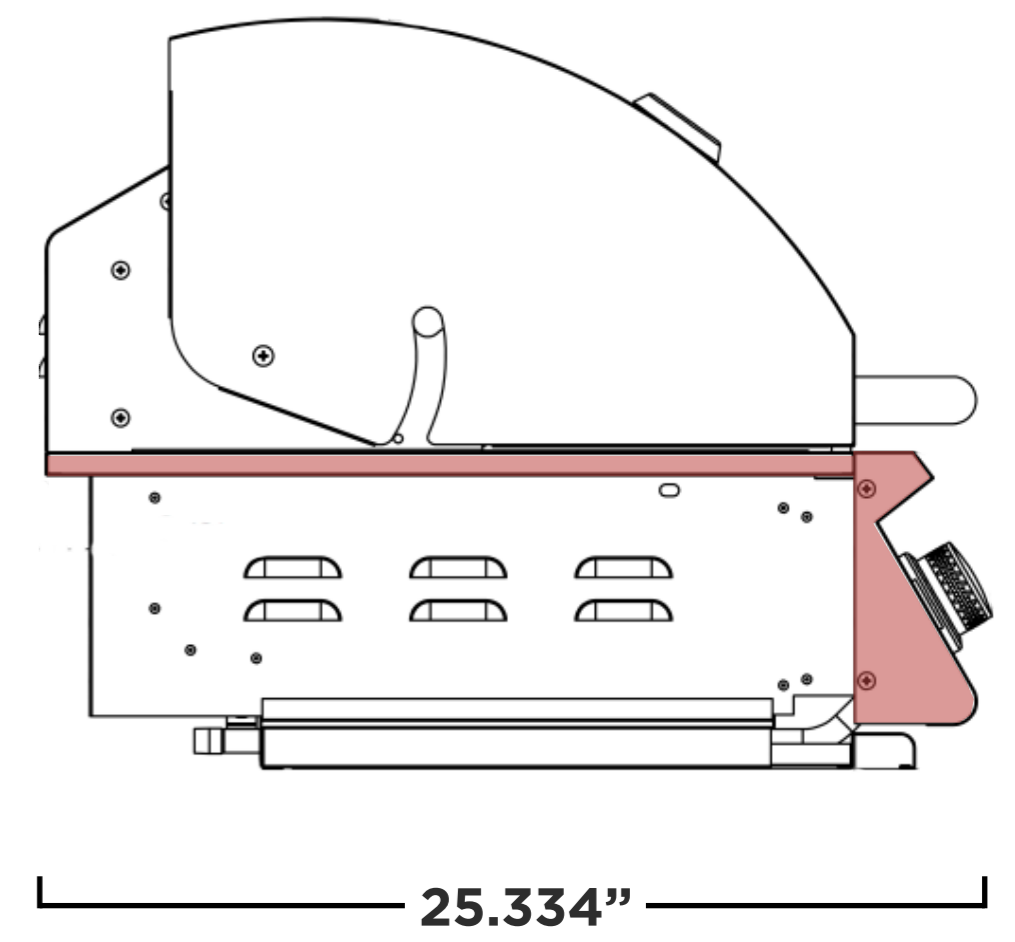

SUMMERSET
PROFESSIONAL GRILLS

32" - Sizzler

Model	SIZ32
Cutout Dimensions**	30.625"W x 8.5"H x 20.75"D
Actual Dimensions	32.441"W x 20"H x 25.5"D
Material	#443 Stainless Steel
Burner Count	4 Main Burner
Total BTU	63,000 BTU
Total Cooking Surface	795 sq. in.
Electical Supply	N/A
Gas Inlet NG	3/8" NPT Female Regulator
Gas Inlet LP	3/8" NPT Male Fitting
Power Cord Length	N/A

Front

Rear

Side

NOTES

Cutout Dimensions **
30.625"W x 8.5"H x 20.75"D

Island Top View

Countertop Notch
Cutout Dimension

Island Front View

Manufacturer Suggested Cutout Dimensions ()**