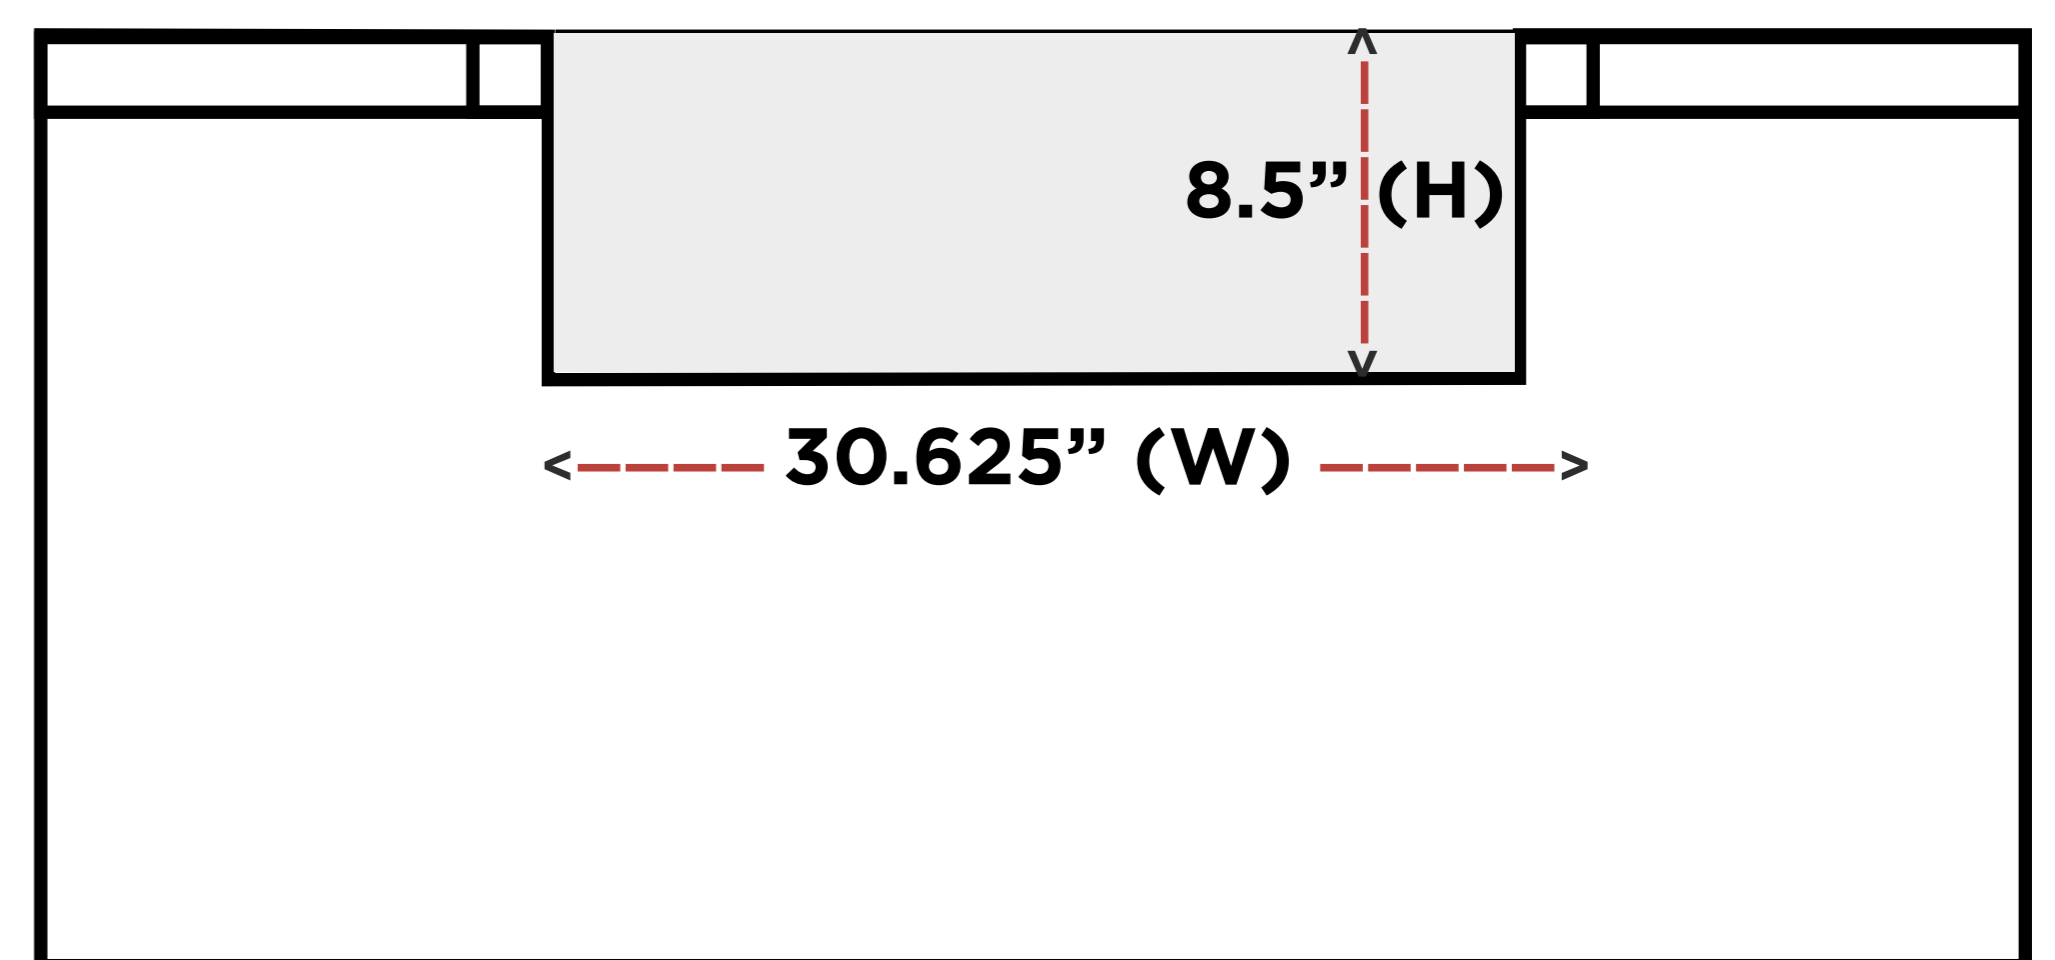

SUMMERSET
PROFESSIONAL GRILLS

32" - Sizzler

Model	SIZ32
Cutout Dimensions**	30.625"W x 8.5"H x 20.75"D
Actual Dimensions	32.441"W x 20"H x 25.5"D
Material	#443 Stainless Steel
Burner Count	4 Main Burner
Total BTU	63,000 BTU
Total Cooking Surface	795 sq. in.
Electical Supply	N/A
Gas Inlet NG	3/8" NPT Female Regulator
Gas Inlet LP	3/8" NPT Male Fitting
Power Cord Length	N/A

Front

Rear

Side

NOTES

Cutout Dimensions **
30.625"W x 8.5"H x 20.75"D

Island Top View

Countertop Notch
Cutout Dimension

Island Front View

Manufacturer Suggested Cutout Dimensions ()**